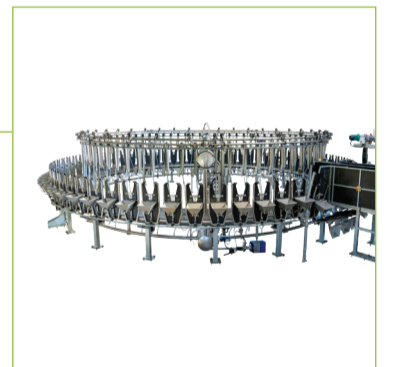

New sheep milking parlour provides scope for future expansion

As “career sheep farmers” Allan and Toni Browne diversified into sheep milking a few years ago - recognising it as an emerging market that was showing keen demand and good returns.

While they also have about 450 cows on their family’s combined 570 hectare property near Cambridge in the Waikato, “dairying is still new to us,” says Allan. “We became interested in dairy sheep as a concept because we had some skills, land and experience available which led us to look at it more seriously.”

In 2018 the couple leased some Southern Cross Dairy rams from Maui Sheep Milk to set up their dairy sheep operation and gain access to the new European genetics. “We knew using those genetics,

we would be able to produce more milk than anything else in the country,” says Allan.

To extract the most value from those genetics Allan and Toni needed a rotary milking parlour that could manage milking 1200 sheep in the first season, with the ability to increase to 2000 at a later date.

After approaching three major dairy technology companies, Waikato Milking Systems stood out as the preferred supplier because they could design and manufacture their new plant locally. “Another bonus was knowing that service and support would never be too far away if help was needed,” says Allan.

The 70-bail Ultimo Internal Sheep Rotary they selected “was a novel prototype design” but they